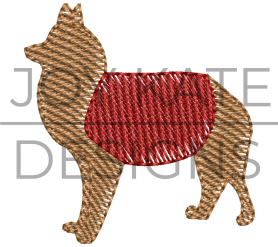

## COLLIE MASCOT MINI EMBROIDERY DESIGN

## VARIATIONS

**Image**

**Stitch Type**

High Density Satin

Low Density Sketch