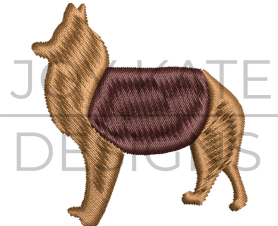

## COLLIE MASCOT MINI EMBROIDERY DESIGN

## VARIATIONS

**Image**

**Stitch Type**

High Density Satin

Low Density Sketch