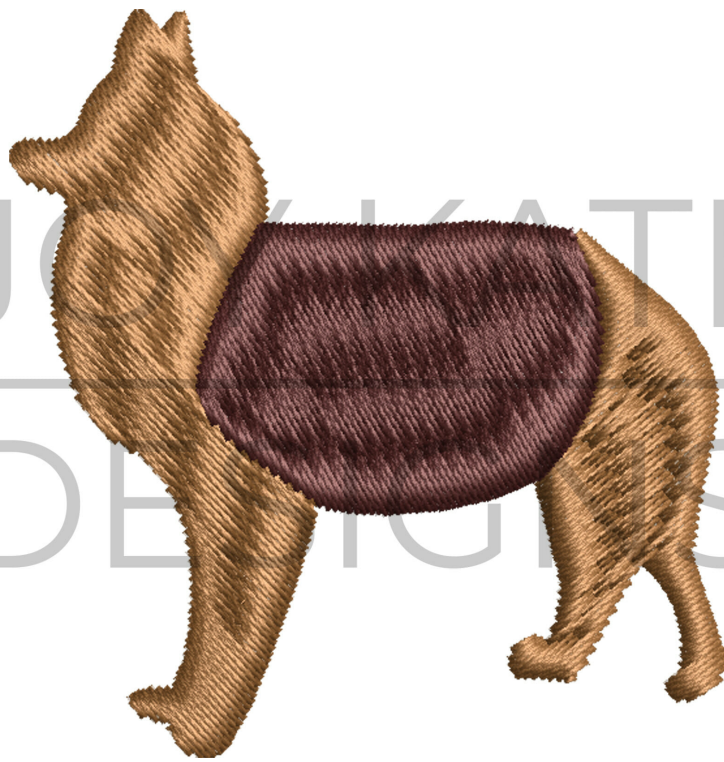

## COLLIE MASCOT MINI EMBROIDERY DESIGN

## VARIATIONS

**Image**

**Stitch Type**

High Density Satin

Low Density Sketch