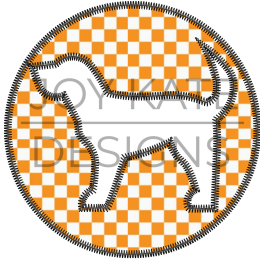

HOUND DOG CIRCLE APPLIQUE DESIGN

VARIATIONS

Image

Applique Type

Zigzag Stitch Outline

Bean Stitch Outline